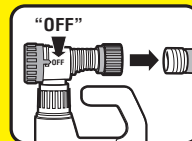

DIRECTIONS FOR USE:

2. Rinse surrounding plants with water.